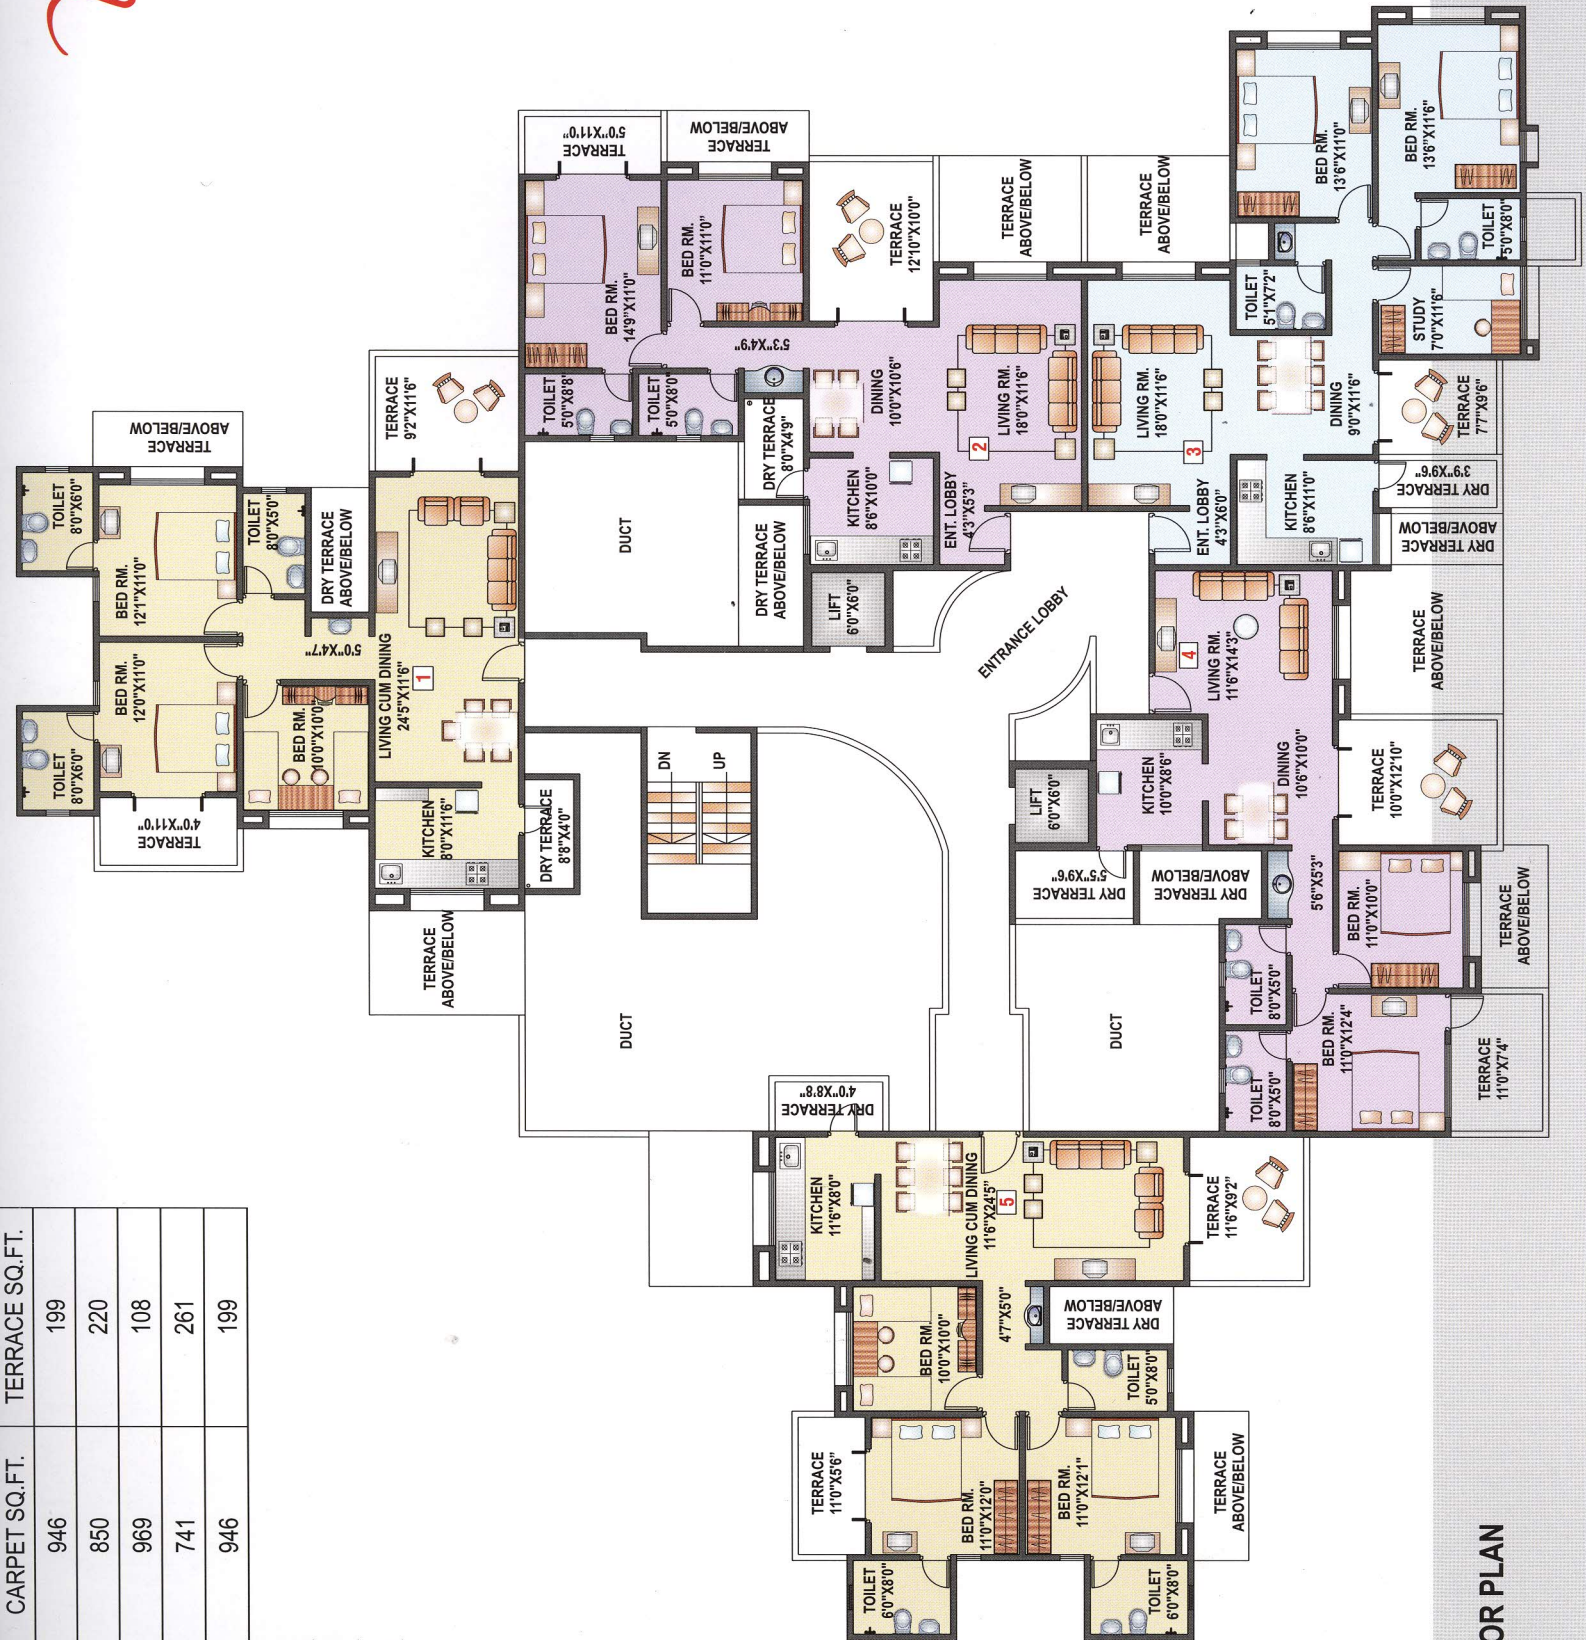

Flooring :

- Vitrified Flooring all over Flat
- Anti skid Special Flooring for Terrace

Toilets :

- Three Elegant Different Tiling Patterns
- Dado upto 7 feet height
- Hot and cold mixer
- Wall Hung Commode with flush valve
- Counter Wash Basin with granite top

- 2 BHK
- 2½ BHK
- 3 BHK

**TYPICAL FLOOR PLAN
ODD**

	CARPET SQ.FT.	TERRACE SQ.FT.
201/401/601/801/1001	1075	139
202/402/602/802/1002	1075	139
203/403/603/803/1003	846	226
204/404/604/804/1004	967	108
205/405/605/805/1005	845	227
206/406/606/806/1006	1033	173

- 2 BHK
- 2½ BHK
- 3 BHK

TYPICAL FLOOR PLAN
EVEN

	CARPET SQ.FT.	TERRACE SQ.FT.
901	945	203
902	848	212
903	969	143
904	741	265
905	945	203

- 2 BHK
- 2½ BHK
- 3 BHK

TYPICAL FLOOR PLAN
ODD

	CARPET SQ.FT.	TERRACE SQ.FT.
1001	946	199
1002	850	220
1003	969	108
1004	741	261
1005	946	199

- 2 BHK
- 2½ BHK
- 3 BHK

**TYPICAL FLOOR PLAN
EVEN**